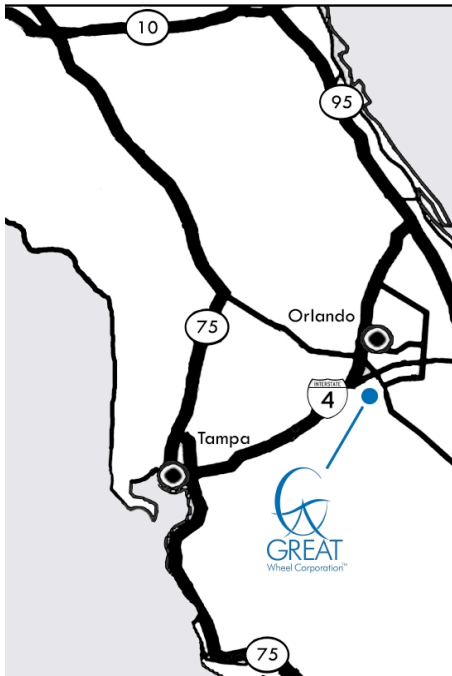

Great Orlando Wheel Location Map

The Great Orlando Wheel is located in the world-premier tourism destination of Orlando, Fla. Adjacent to the Orlando – Orange County Convention Center, the iconic attraction is convenient to Interstate 4, SeaWorld and International Drive, Central Florida's main tourism corridor.