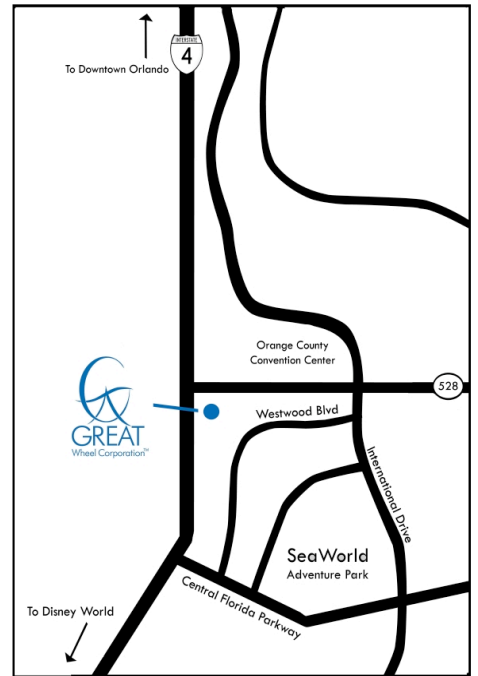

Great Orlando Wheel Location Map

The Great Orlando Wheel is located in the world-premier tourism destination of Orlando, Fla. Adjacent to the Orlando – Orange County Convention Center, the iconic attraction is convenient to Interstate 4, SeaWorld and International Drive, Central Florida's main tourism corridor.

About Great Wheel Corporation

Great Wheel Corporation is a global venture headquartered in Singapore with offices in London, Berlin, Orlando and Beijing. The goal is to develop, finance, build and operate Great Wheels and other Iconic Viewing Platforms in locations around the world.